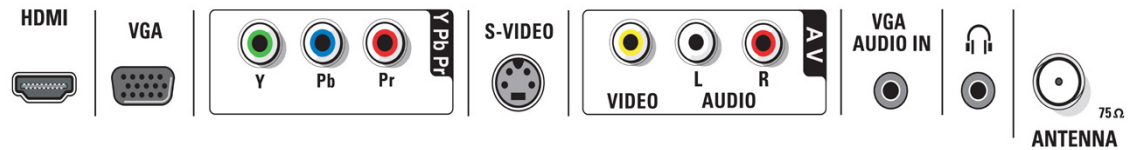

15.6" LCD TV

Product Specs

- 15.6" LCD TV
- NTSC TUNER
- RESOLUTION: 1366 X 768
- ASPECT RATIO: 16:9
- HD READY:
1080i/720p/480p/480i
- RESPONSE TIME: 8MS
- BRIGHTNESS: 250 CM/2
- CONTRAST: 1000:1
- AV STEREO IN, S-VIDEO, YPbPr, VGA IN, HDMI IN
- REMOTE CONTROL

INDIVIDUAL BOX DIMENSIONS		MASTER CARTON DIMENSIONS	
Length: TBA inches	Weight: xxxx lbs	Length: TBA inches	Weight: xxxx lbs
Width: TBA inches	UPC: 0 58465 xxxxx x	Width: TBA inches	Quantity: x /ctn
Height: TBA inches		Height: TBA inches	40 Ft Container: xxxxx pcs/ctn